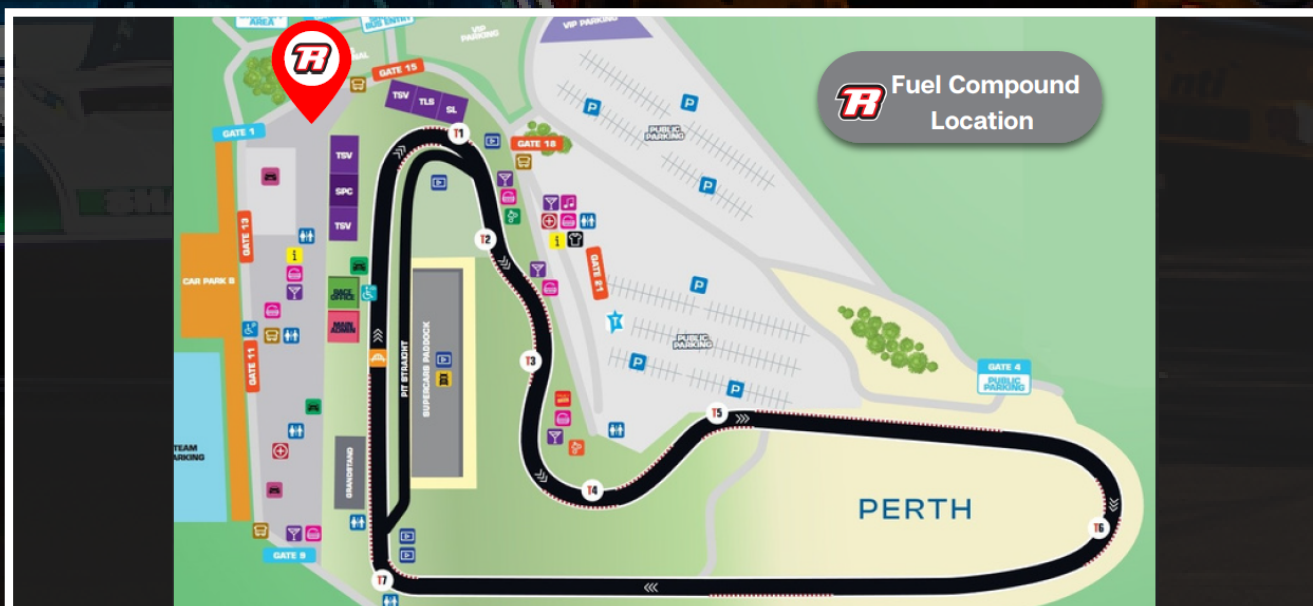

FUEL DELIVERY SCHEDULE

THURSDAY	2:00pm: Deliver 2 x 20L Jerry Cans of Elf Race 102 to Competitor Pitbays	
FRIDAY	9:00am: Collect 9:30am: Deliver	2:30pm: Collect 3:00pm: Deliver
SATURDAY	10:30am: Collect 11:00am: Deliver	3:30pm: Collect 4:00pm: Deliver
SUNDAY	4:00pm: Collect all Jerry Cans	

RaceFuels Contact:
Brian Franken - 0410 307 769